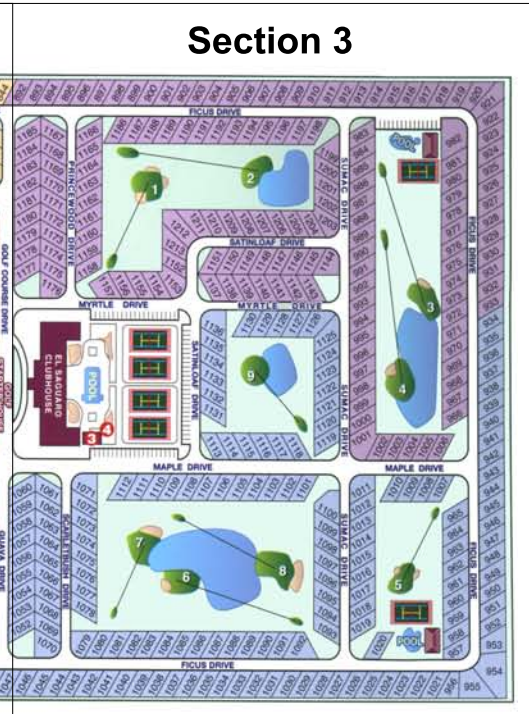

OUTDOOR RESORT PALM SPRINGS RV Resort & Country Club

Section 1

Section 2

Section 3

CLUBHOUSE FACILITIES

La Palma

- Convenience Store
- Cafe
- Health Club (Owners only)
- Shuffleboard Courts
- Postal Facility

El Saguaro

- Activities/Recreation Office (check for Activities Calendar)
- Hair Salon
- Espresso Shop
- Postal Facility
- Owners' Lounge (for Owners' use only)

LEGEND

- 1 CONVENIENCE STORE
- 2 RESTAURANT
- 3 HAIR SALON
- 4 ESPRESSO SHOP
- 5 TENNIS COURT
- PHASE I SITES
- PHASE II SITES
- PHASE III SITES
- PHASE IV SITES
- PHASE V SITES
- PHASE VI EAST SITES
- PHASE VI WEST SITES

SATellite
EACH SATellite CONTAINS SHOWERS, PAY PHONES, LAUNDRY AND NEWSPAPER STANDS.

NOTE: ALL VEHICLES AND RVs MUST HAVE A VISIBLE PASS AT ALL TIMES WHILE IN THE RESORT.